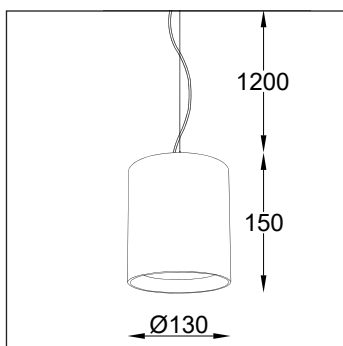

IP rating/ Schutzgrad: IP44

.XX | Fixture colour – e.g. 01
Farbe der Leuchte – z.B. 01

.YYY | LED type, standard: 830; 840; 930; 940;
Typ der LED: 830; 840; 930; 940;

TALIS 3

30.0301.XX.YYY	LED	1750lm	20W	CRI>90	MEDIUM - 23°
30.0302.XX.YYY	LED	1750lm	20W	CRI>90	FLOOD - 35°
30.0303.XX.YYY	LED	1750lm	20W	CRI>90	WIDE FLOOD - 58°
30.0311.XX.YYY	LED	2550lm	30W	CRI>90	MEDIUM - 23°
30.0312.XX.YYY	LED	2550lm	30W	CRI>90	FLOOD - 35°
30.0313.XX.YYY	LED	2550lm	30W	CRI>90	WIDE FLOOD - 58°