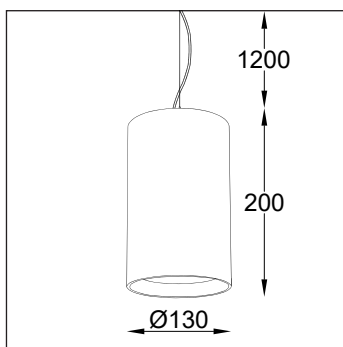

TALIS 3 DALI

30.0321.XX.YYY	LED	1750lm	13W	CRI>90	MEDIUM - 23°
30.0322.XX.YYY	LED	1750lm	13W	CRI>90	FLOOD - 35°
30.0323.XX.YYY	LED	1750lm	13W	CRI>90	WIDE FLOOD - 58°
30.0331.XX.YYY	LED	2550lm	20W	CRI>90	MEDIUM - 23°
30.0332.XX.YYY	LED	2550lm	20W	CRI>90	FLOOD - 35°
30.0333.XX.YYY	LED	2550lm	20W	CRI>90	WIDE FLOOD - 58°