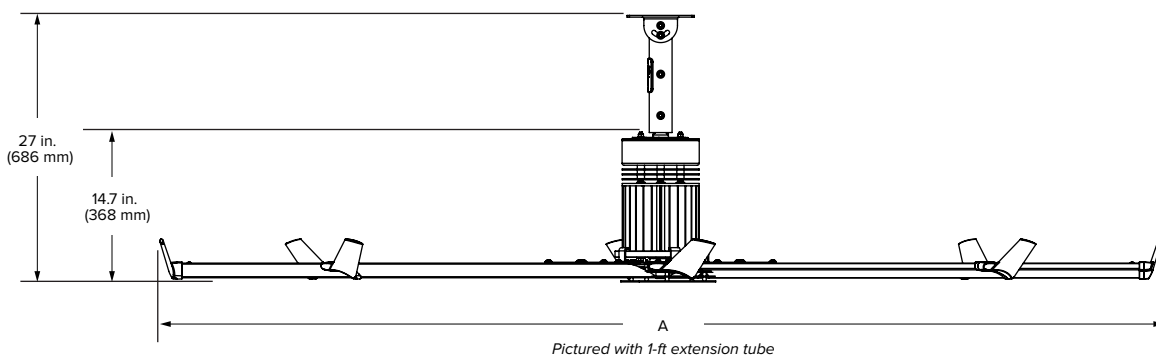

Lead times may vary.
Isis outdoor is not ETL-certified.
Specifications subject to change without notice.
See full warranty for coverage information. Warranty period and terms vary by country and application.
To view your full warranty, visit bigassfans.com/product-warranties

USA
BIGASSFANS.COM
877-244-3267

CANADA
BIGASSFANS.COM
844-924-4277

AUSTRALIA
BIGASSFANS.COM/AU
61 1300 244 277

SINGAPORE
BIGASSFANS.COM/SG
65 6709 8500

MALAYSIA
BIGASSFANS.COM/SG
603 5565 0888