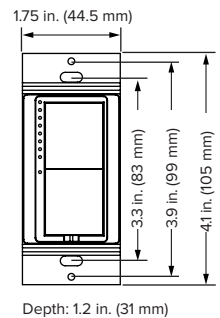

Lead times may vary.
Isis outdoor is not ETL-certified.
Specifications subject to change without notice.
See full warranty for coverage information. Warranty period and terms vary by country and application.
To view your full warranty, visit bigassfans.com/product-warranties

USA
BIGASSFANS.COM
877-244-3267

CANADA
BIGASSFANS.COM
844-924-4277

AUSTRALIA
BIGASSFANS.COM/AU
61 1300 244 277

SINGAPORE
BIGASSFANS.COM/SG
65 6709 8500

MALAYSIA
BIGASSFANS.COM/SG
603 5565 0888